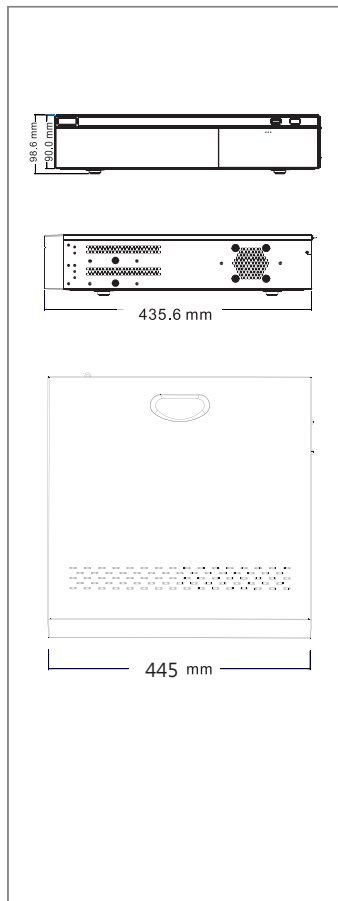

## Hybrid DVR HS-HK3382

### Dimension (mm)

### Specifications

Model		HS-HK3382
Input	AHD/TVI/CVI	32CH
	Max IPC Connection	24CH (16+8)
	Total Connection	40CH
Output	HDMI	1920x1080 / 1280x1024 / 1024x768
	VGA	1920x1080 / 1280x1024 / 1024x768
	CVBS	Main / Spot
Compression Method		H.265 High Profile
Display Channel		1 / 4 / 9 / 16 / 25 / 32
IPC Connection		5MP / 4MP / 3MP / 1080P / 960P / 720P (Automatically adjustment by DVR)
Recording Resolution (HD Analog)	5MP	-
	5MPL	320 fps
	4MP	-
	4MPL	384 (PAL)/480 (NTSC)
	1080P	384 (PAL)/480 (NTSC)
Recording Resolution (IP)	720P / 960H / 1080L	800 (PAL)/960 (NTSC)
	Resolution	5MP / 4MP / 3MP / 1080P / 960P / 720P
	Recording Rate	25 (PAL) / 30 (NTSC) fps per channel
Simultaneously Local Playback		16CH
Recording Mode		Auto / Manual / Schedule / Motion / Alarm
Record Quality		Highest / Higher / Medium / Lower / Lowest
Playback Mode		Date & Time search / Event search
Multi-task		Live / Record / Play / Network / Backup
Motion Detect		22 x 18 grids camera for all channel
Audio		16 input, 1 output
Alarm		16 input, 4 output
Storage		SATA x 8 (Support 10TB each)
Backup		USB 3.0 / USB 2.0 / Network remote backup
E-SATA		1
PTZ Control		PELCO-P, PELCO-D, CoC (UTC)
Mobile Surveillance		Iphone / Ipad / Android
Ethernet		10 / 100 / 1000 M Base-T
Network-Function		CMS / APP / IE
Network Connection		TCP / IP, PPPoE, DHCP, DDNS (Auto DDNS)
Client Application		Display / Playback / Backup / DVR control / PTZ control
Power Source		AC100V ~ 230V
Operating Temperature		5° C ~ 40° C (41° F ~ 104° F)
Operating Humidity		Less than 90%
Dimension		445 x 435.6 x 98.6 ( W × D × H ) mm