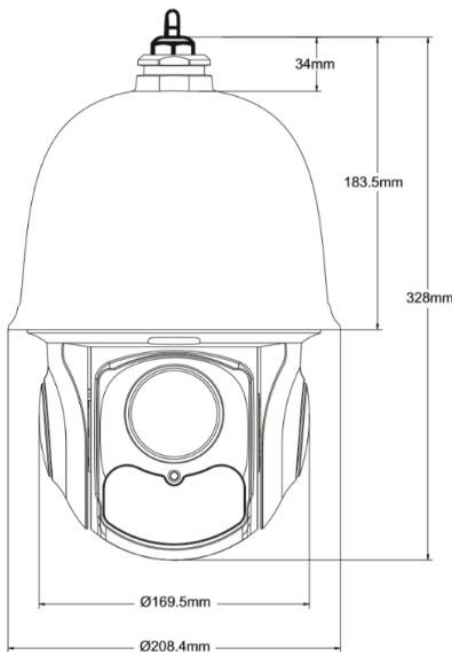

## HS-D046SU-K

- H.265+ / H.265 / H.264 / MJPEG
- 2MP (1920 × 1080), 32X optical zoom
- 150M IR distance
- 3 DNR, TWDR, HLC, BLC, Digital Defog, Smart IR, EIS
- ICR auto switch, true day / night
- Built-in micro SD card slot, up to 256GB
- Support PoE+
- IP66 ingress protection
- TVS 6KV lightning protection, surge protection and voltage transient protection
- Intelligent analytics: abnormal video signal detection, line crossing detection, region intrusion detection, face detection, face capture