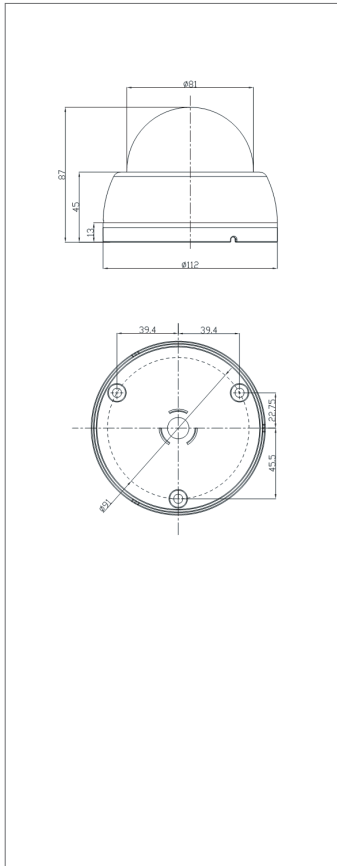

HI SHARP Brand Starlight Series

HS-4IN1-D031DL

Product Features

- High video quality on HD 1080P
- HD video transmission without video quality loss & delay
- Long transmission distance
- The same connection structure as original analogue system without cable (Coax / UTP) changing
- Vari-focal Lens:2.8~12mm
- 2DNR / 3DNR
- Support CoC (UTC) to operate OSD menu
- Starlight illumination

Dimension (mm)

Specifications

Model	HS-4IN1-D031DL
Pick Up device	1/2.8" SONY CMOS : 2.0 Mega
Solution	NVP2441+SONY307
Resolution	1920(H) x 1080(V)
Video Output	AHD / CVBS / TVI / CVI
S/N Ratio	More than 62 dB
Min. Illumination	0.01Lux
Lens	VF 2.8~12mm
Camera Control	CoC
Electronic Shutter	Auto 1/60 (1/50) ~ 1/100,000 sec / FLK
IR Distance	25M
WDR	Yes
DNR	2DNR / 3DNR
Maximum FPS	30fps(NTSC) / 25fps(PAL)
Power Source	DC12V ± 10% / 1A
Operating Temperature	-10° C ~ 50° C (14° F ~ 122° F)
Dimension (mm)	87 x Ø 112
Ingress Protection	-