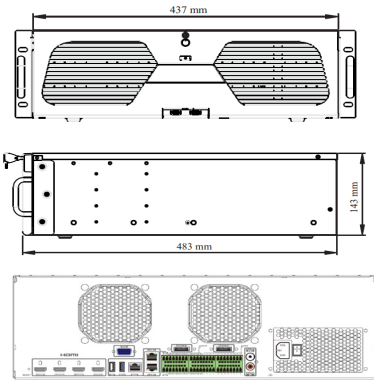

## HS-NNB360

System	
Compression	H.265S / H.265+ / H.265 / H.264
Operating System	Embedded Linux
Video	
Network Input	128CH
Network Access Bandwidth	768Mbps/768 Mbps
Network Access Format	16MP/12MP/8MP/6MP/5MP/4MP/3MP/1080P/1280x1024/960P/720P/960H/D1/CIF
Output	HDMI1: 7680×4320@60, 7680×4320@30, 3840×2160@60, 3840×2160@30, 1920×1080, 1280×1024, 1024×768 (When the resolution of HDMI1output is 8K, HDMI2 is unavailable) HDMI2: 3840×2160@60, 3840×2160@30, 1920×1080, 1280×1024, 1024×768 HDMI3: 3840×2160@60, 3840×2160@30, 1920×1080, 1280×1024, 1024×768 HDMI4: 1920×1080, 1280×1024, 1024×768 VGA×1: 1920×1080, 1280×1024, 1024×768
Multi-screen Display	Main output:1/4/6/8/9/13/16/25/32/36/64 AUX output 1:1/4/6/8/9/13/16/25/32/36 AUX output2:1/4/6/8/9/13/16 AUX output 3:1/4/6/8/9/13/16 Max. 132(64+36+16+16)
Audio	
Network Input	128CH
2-way Audio	RCA × 1
Local Output	RCA × 1
Record	
Resolution	16MP/12MP/8MP/6MP/5MP/4MP/3MP/1080P/1280x1024/960P/720P/960H/D1/CIF
Frame Rate	NTSC:30fps ; PAL:25fps
Playback	
Simultaneous Playback	Max 16 CH
Search	Time slice/time/event/tag/smart search
Function	Play, pause, FF, Rewind, digital zoom, previous frame, next frame, etc.
Decoding Capability	
Live View	1CH 16MP@30 / 4CH 12MP(only available for main output)
Playback	1CH 16MP@30 / 4CH 8MP(only available for main output)
Alarm	
Mode	Manual, sensor, motion, exception, smart events, etc.
Alarm Input ( IPC )	128 CH
Alarm Input ( NVR )	24 CH
Alarm Output ( IPC )	128 CH
Alarm Output ( NVR )	8 CH
Triggering	Record / snap / preset / e-mail / APP push message