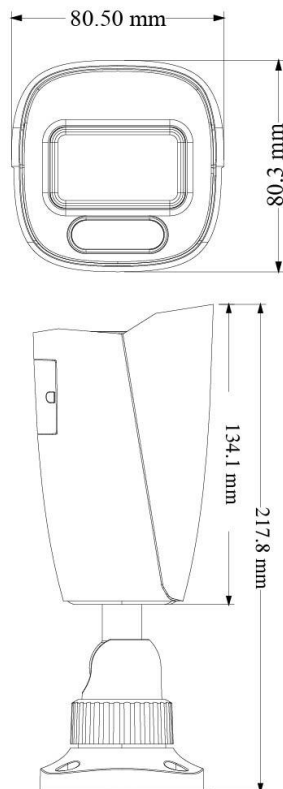

# HS-T058WM

- H.265+ / H.265 / H.264+ / H.264 / MJPEG
- 4MP (2688 × 1520)
- 20~30m white light view distance
- 3D DNR, WDR, HLC, BLC, and ROI coding
- Support electronic image stabilization(EIS)
- Built-in micro SD card slot, up to 1TB
- Support 1CH audio input; 1CH audio output; 1 CH built-in MIC
- IP67 ingress protection
- Support three streams
- Support P2P function
- DC12V/PoE power supply
- Support dual-system backup
- Multiple smart events can be enabled at the same time.