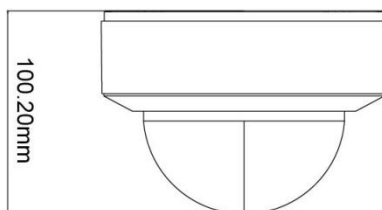

IP CAMERA

HS-D087WN

141.00mm

- H.265+ / H.265 / H.264+ / H.264 / MJPEG
- 8MP (3840 × 2160)
- ICR auto switch, true day / night
- 3D DNR, HWDR, HLC, BLC
- Support ROI coding
- Support smart supplement light
- 30~50m IR view distance
- DC12V / PoE power supply
- IP67 & IK10 ingress protection
- Support three streams
- Built-in micro SD card slot, up to 256GB
- Support P2P function
- Support dual-system backup
- Support line crossing detection, region intrusion detection, abandoned/missing object detection, video exception detection

HS-D087WN

Camera	
Image Sensor	1 / 2.8 " CMOS
Image Size	3840 x 2160
Electronic Shutter	1 / 3 s ~ 1 / 100,000 s
Min. Illumination	0.02 lux @F1.6, AGC ON; 0 lux with IR on
Lens	Motorized 2.8-12mm @ F1.6
View Angle	Horizontal : 97.3°-34° ; Vertical : 52.3°-17.7° Diagonal : 116°-37°
IR Distance	30 ~ 50m
Day & Night	ICR auto switch
WDR	120 dB
BLC	YES
HLC	YES
S/N Ratio	≥ 50 dB
Digital NR	3D DNR
Angle Adjustment	Pan: 0°~345°; Tilt:0°~77°; Rotation: 0°~345°
Image	
Video Compression	Main stream : H.265+ / H.265 / H.264+ / H.264 Sub / Third stream : H.265+ / H.265 / H.264+ / H.264 / MJPEG
H.265 Compression Standard	Main Profile @ Leve4.1 High Tier
Resolution	8MP(3840x2160), 6MP(3200x1800), 4MP(2688x1520), 2K(2560x1440), 1080P, 720P, D1, VGA(640x480), 640x360, 480x240, CIF
Main Stream (S1)	60Hz : 8MP(20fps)/6MP/4MP/2K/1080P (30fps) 50Hz : 8MP(20fps)/6MP/4MP/2K/1080P (25fps)
Su Stream (S2)	720P/D1/VGA/640x360/CIF/480x240 (30/25fps)
Third Stream (S3)	720P/D1/640x360/CIF (30/25fps)
Bit Rate	64 Kbps ~ 12 Mbps
Bit Rate Type	VBR / CBR
Image Settings	ROI, Saturation, Brightness, Hue, Contrast, Wide Dynamic, Sharpness, Image Mirror, Image Flip, NR, etc. (adjustable through client software or web browser)
ROI	YES, 8 ROI