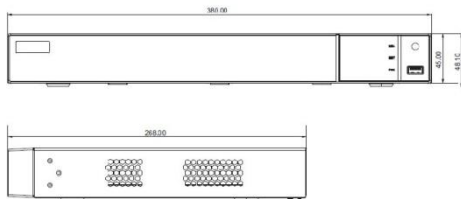

Surveillance Data Wall Converter

HS-SD402

- 4 x HDMI output@1080P; HDMI1 supports 8K
- HDMI1, HDMI2 and HDMI3 support 4K
- Supports NTSC & PAL video formats
- 4CH 16MP@30fps or 8CH 8MP@30fps or 12CH 5MP@30fps or 20CH 3MP@30fps or 32CH 1080P@30fps
- G.711A/G.711U audio compression
- A&V streams can be acquired actively and passively
- A&V streams can be acquired from NVMS platform or encoding devices by RTSP/RTP protocol
- A&V streams can be acquired from IPC by ONVIF protocol
- Supports multi-level device control (master-slave mode)
- A maximum of 64 decoders can be manageable
- 1/4/9/16/25/36/64 screen display mode
- Window opening, roaming
- Supports platform running mode and device running mode
- Support WEB client access, configuration and management
- Support dual gigabit Ethernet ports, load balancing

HS-SD402

System	OS	Embedded Linux
	Memory	LPDDR4 8GB ; 16GB EMMC
Video	HDMI Input	1CH HDMI Input : 3840×2160, 1920×1080, 1600×1200, 1680×1050, 1440×900, 1280×1024, 1366×768, 1280×800, 1280×720, 1024×768, 800×600
	HDMI Output	HDMI1: 7680×4320, 3840×2160, 1920×1080, 1280×1024 (when HDMI1 outputs 8K resolution, HDMI2 is unavailable) HDMI2: 3840×2160, 1920×1080 , 1280×1024 HDMI3: 3840×2160, 1920×1080, 1280×1024 HDMI4: 1920×1080, 1280×1024
	VGA Output	VGA×1: 1920×1080, 1280×1024 (VGA can output the same video source with HDMI 1/2/3)
	Multi-screen Display	Output 1/2/3/4: 1/4/9/16/25/36/64 (Device Mode)
	Video Compression	H.264/H.265/MJPEG